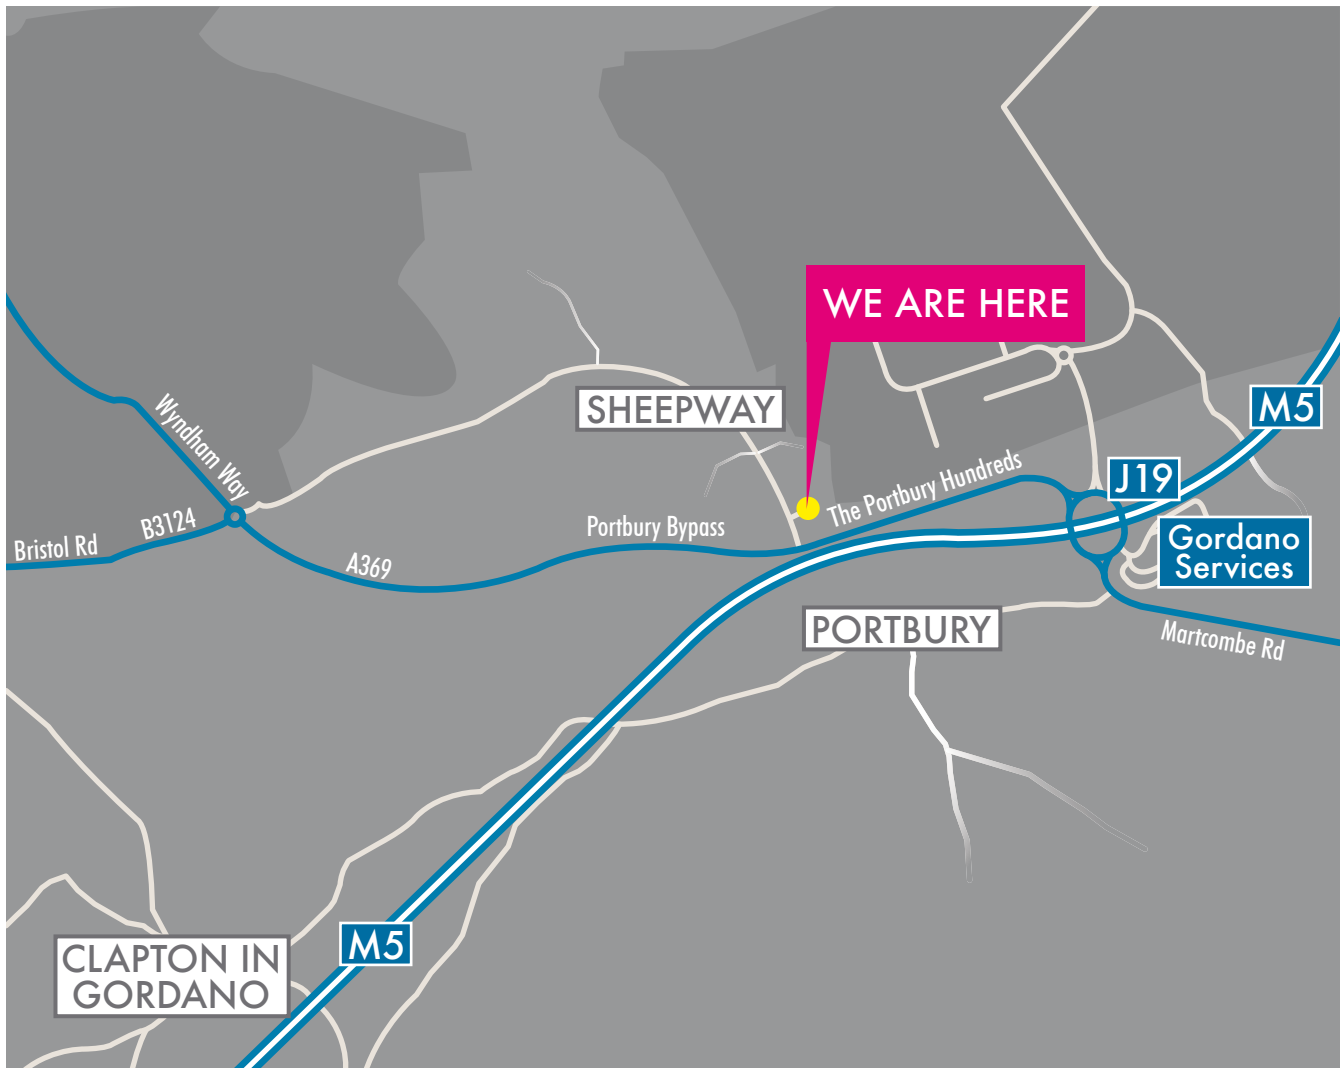

ELLIOTT ASSOCIATES LOCATION MAP

Elliott Associates, Elm House, Sheepway, Portbury, Bristol BS20 7TF

T: +44 (0)1275 375016 F: +44 (0)1275 375014
E: anne@elliottassociates.co.uk W: www.elliottassociates.co.uk